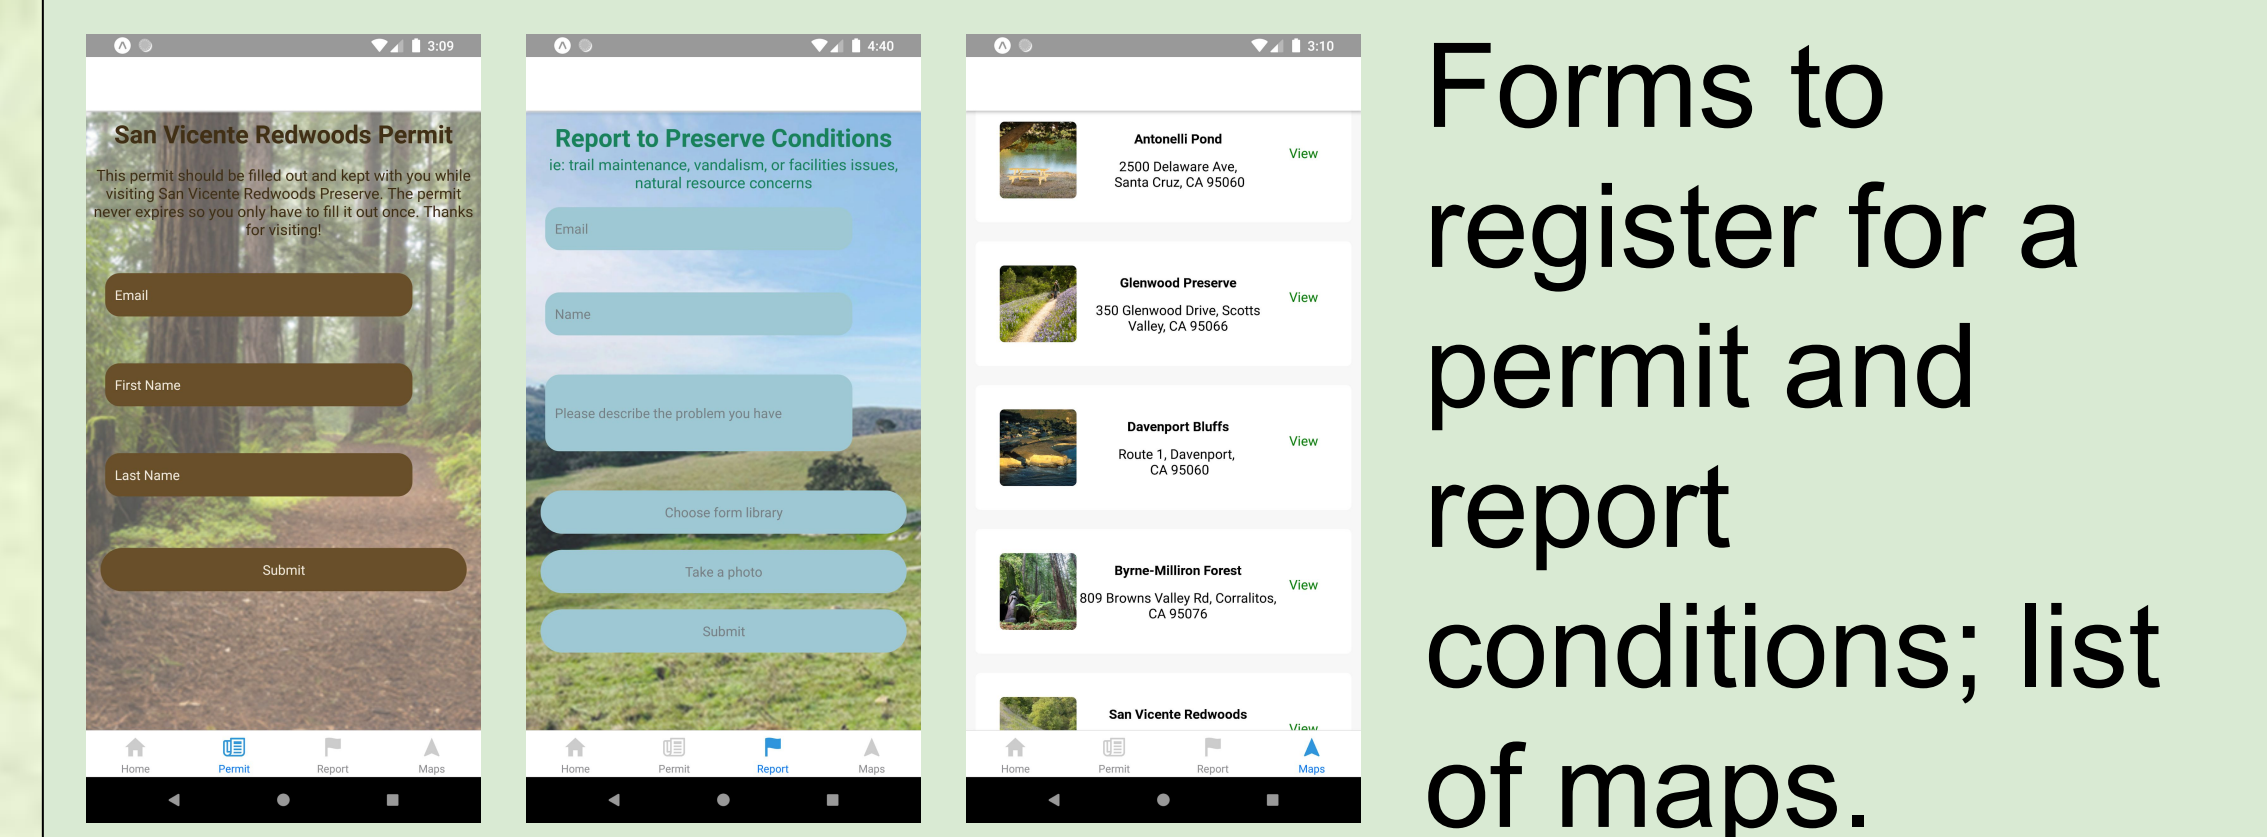

Approach

The **mobile app** is for those visiting the nature regions. The **web app** is for the data those visitors generate.

For the mobile application:

- **Home** directs to the existing Land Trust services (become a member, donate, social media and other content).
- **Permit** emails the user a San Vicente permit; adds an entry to the database.
- **Report** sends the entered data to the database (see bottom right corner).
- **Maps** uses GoogleMaps to show the location of listed regions.

For the web application:

- **Reports** and **Permits** each pull from the database to display their data.

Overview

Land Trust of Santa Cruz County is committed to protecting, maintaining, and sharing natural areas. This land trust's non-profit work consists of constructing coastal bike routes, creating forest trails, and keeping natural places safe from industrialization. In order to extend the capabilities of Land Trust of Santa Cruz and enhance the experience for visitors of these regions, we developed a mobile and web application.

Santa Cruz Regions

Hiking trails:

- Byrne-Milliron Forest
- Glenwood Open Space Preserve
- Star Creek

Places for birding:

- Antonelli Pond
- Watsonville Slough Farm

Results

The **mobile app** style mirrors the land trust website.

Forms to register for a permit and report conditions; list of maps.

The **web app** visualizes the mobile app data for the company to review.