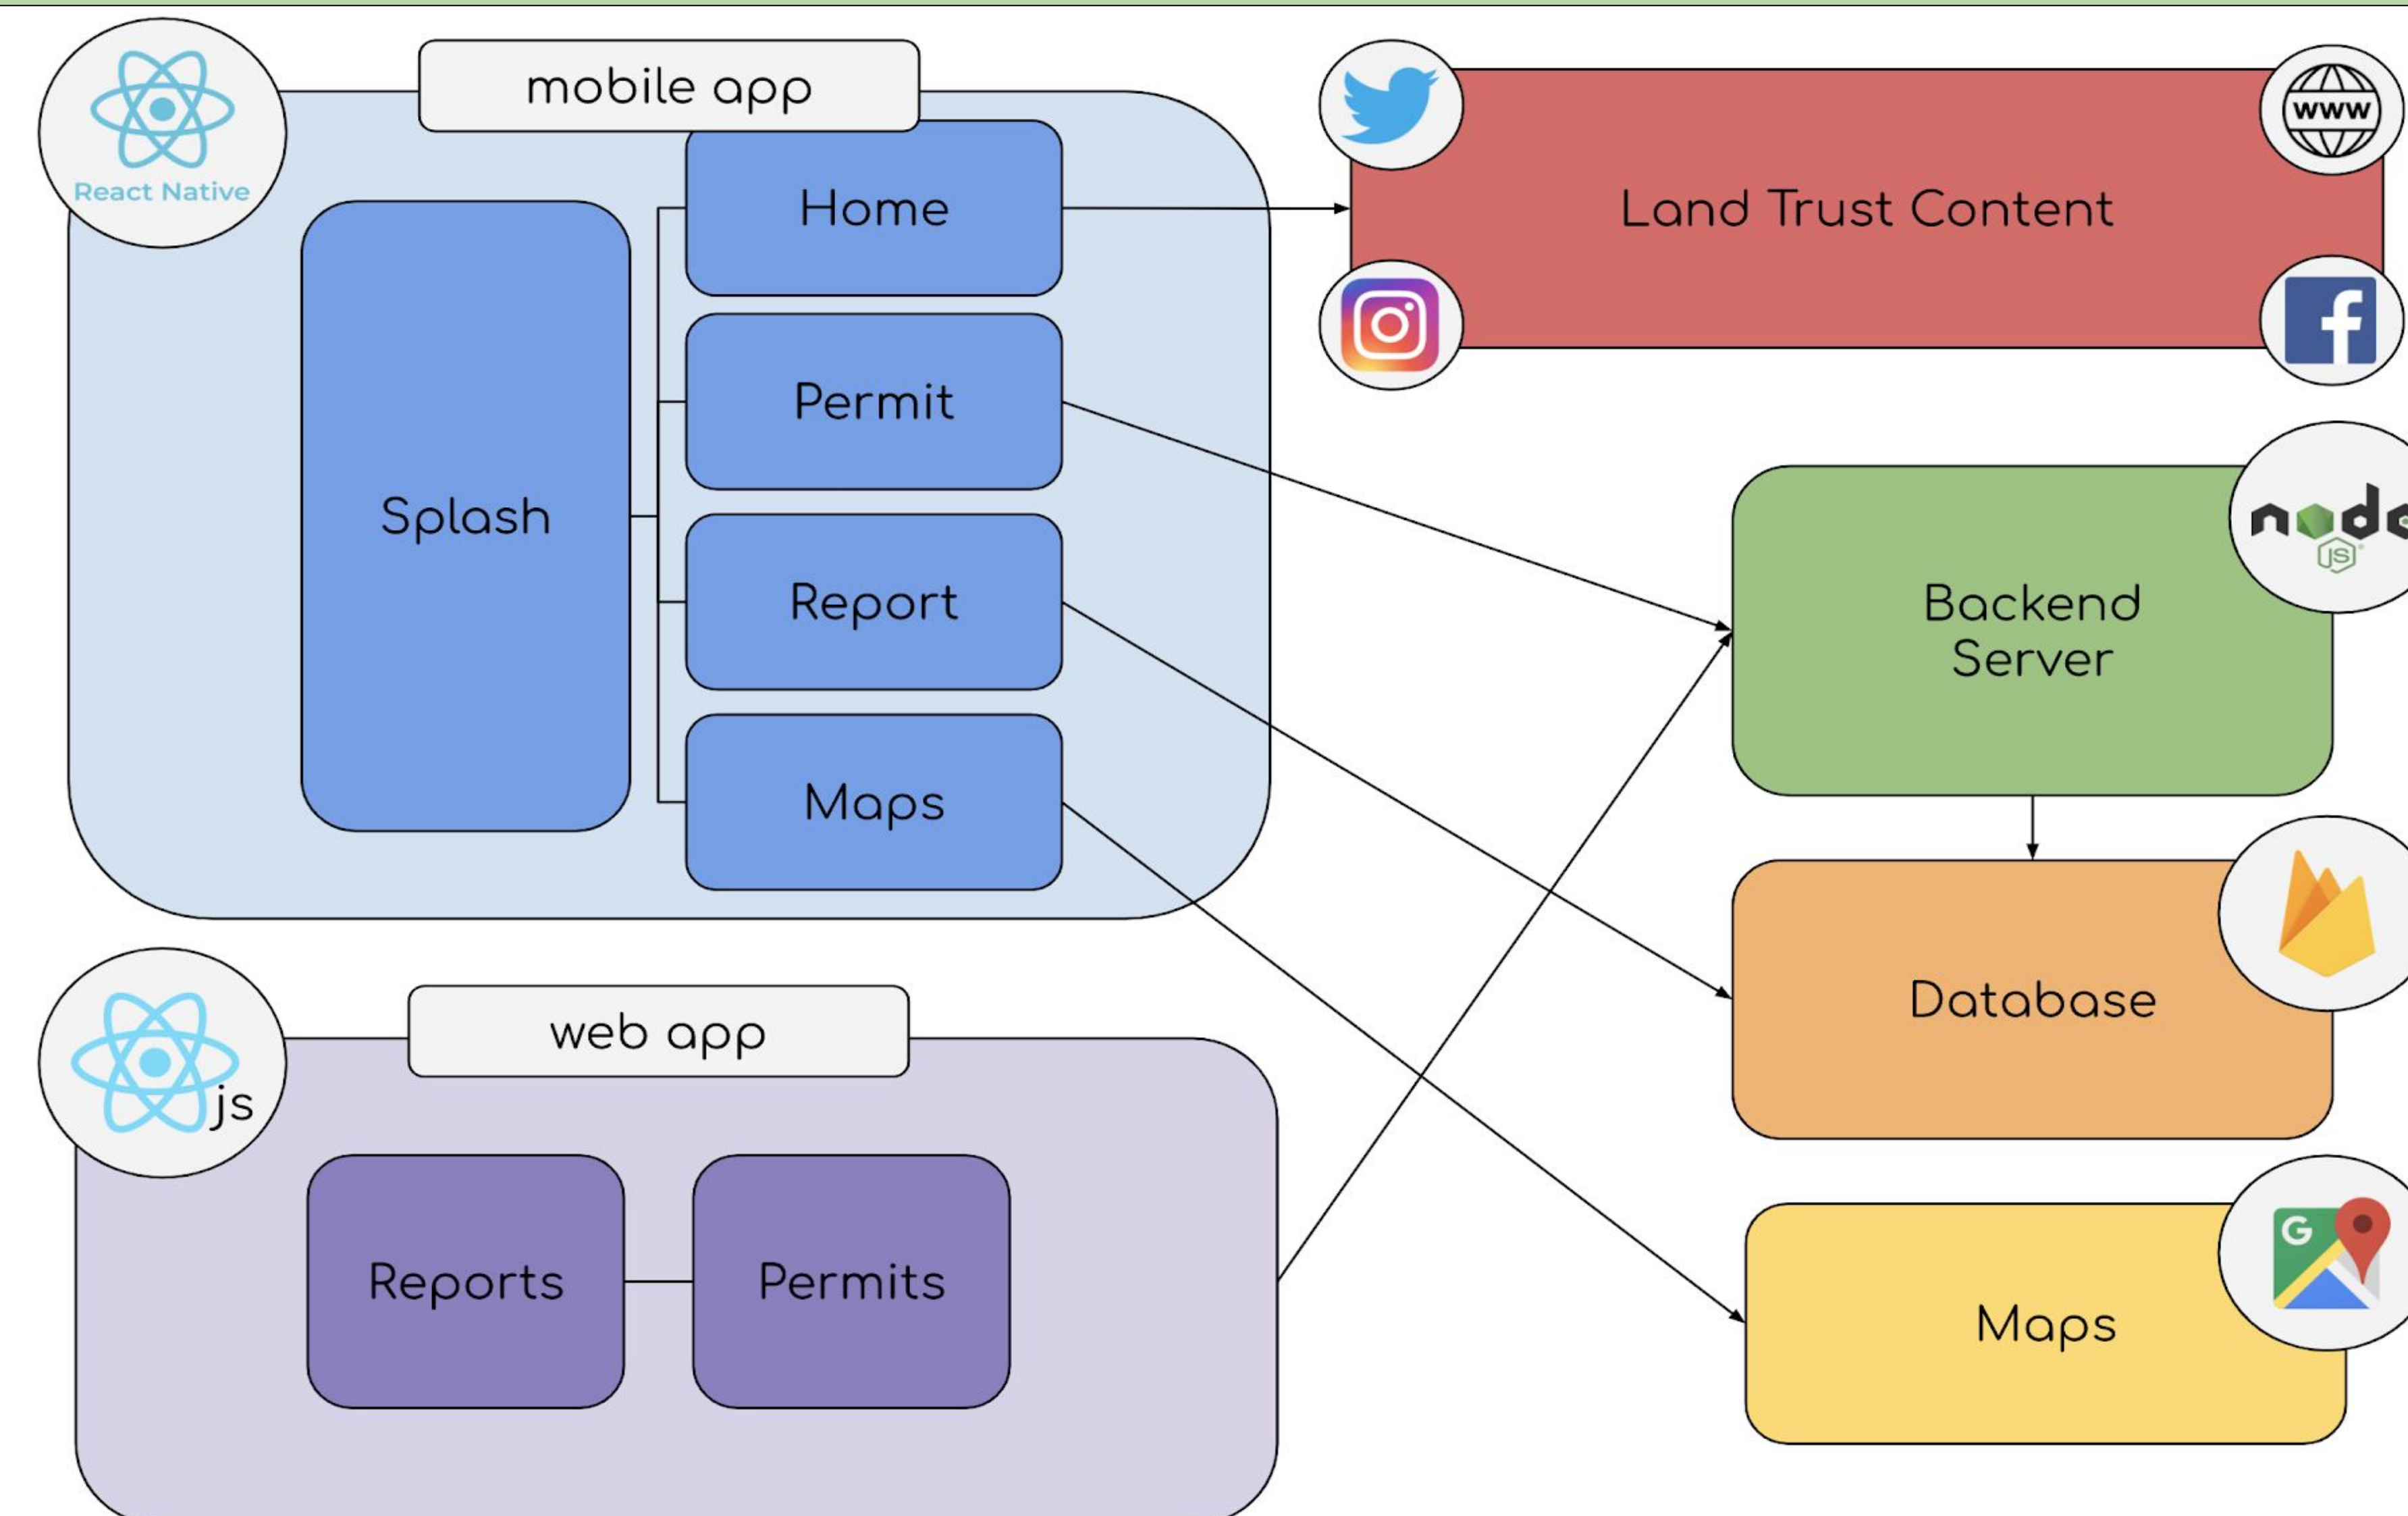

Abstract

Land Trust Mobile is a mobile app that allows users to register for permits, report conditions, access company content, and view maps of the preserved regions.

Land Trust Web is a complimentary website for the land trust office to view and process permit requests and reports.

Approach

The **mobile app** is for those visiting the nature regions. The **web app** is for the data those visitors generate.

For the mobile application:

- **Home** directs to the existing Land Trust services (become a member, donate, social media and other content).
- **Permit** emails the user a San Vicente permit; adds an entry to the database.
- **Report** sends the entered data to the database (see bottom right corner).
- **Maps** uses GoogleMaps to show the location of listed regions.

For the web application:

- **Reports** and **Permits** each pull from the database to display their data.

Overview

Land Trust of Santa Cruz County is committed to protecting, maintaining, and sharing natural areas. This land trust's non-profit work consists of constructing coastal bike routes, creating forest trails, and keeping natural places safe from industrialization. In order to extend the capabilities of Land Trust of Santa Cruz and enhance the experience for visitors of these regions, we developed a mobile and web application.

Architecture